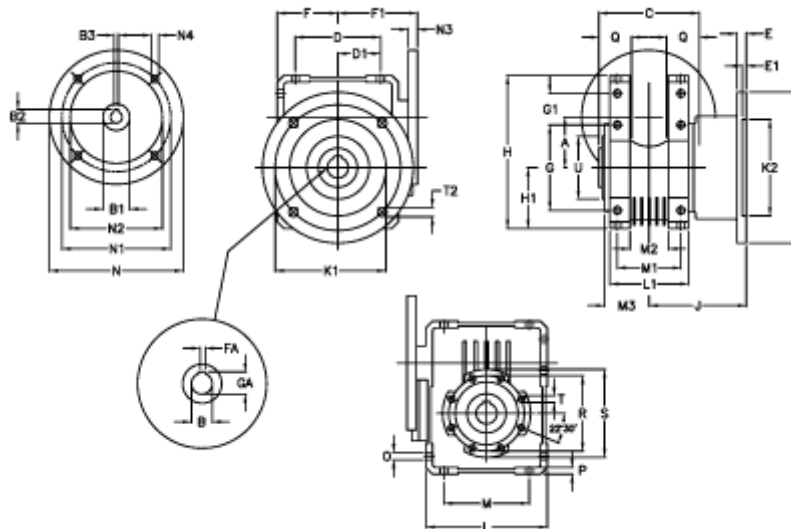

Article number: 392211003044616

Description: Worm Gear with Torque Limiter
W110 L1-UF-30-P112 B14

Measures

A = 110.10	E = 20	H = 308.0	M = 184	N4 = 9	U = 130
B = 42	E1 = 12	H1 = 125.0	M1 = 115	O = 14.0	
B1 E7 = 28	F = 125	J = 179.5	M2 = 69	P = 14	
B2 = 31.3	F1 = 151	K = 280	M3 = 73	Q = 45	
B3 H9 = 8	FA = 12	K1 = 230	N = 160	R = 165	
C = 155	G = 184	K2 = 170	N1 = 130	S = 200	
D = 174.0	G1 = 58.0	L = 250	N2 = 110	T = M12x19	
D1 = 82.0	GA = 45.3	L1 = 143	N3 = 13.0	T2 = 13.0	